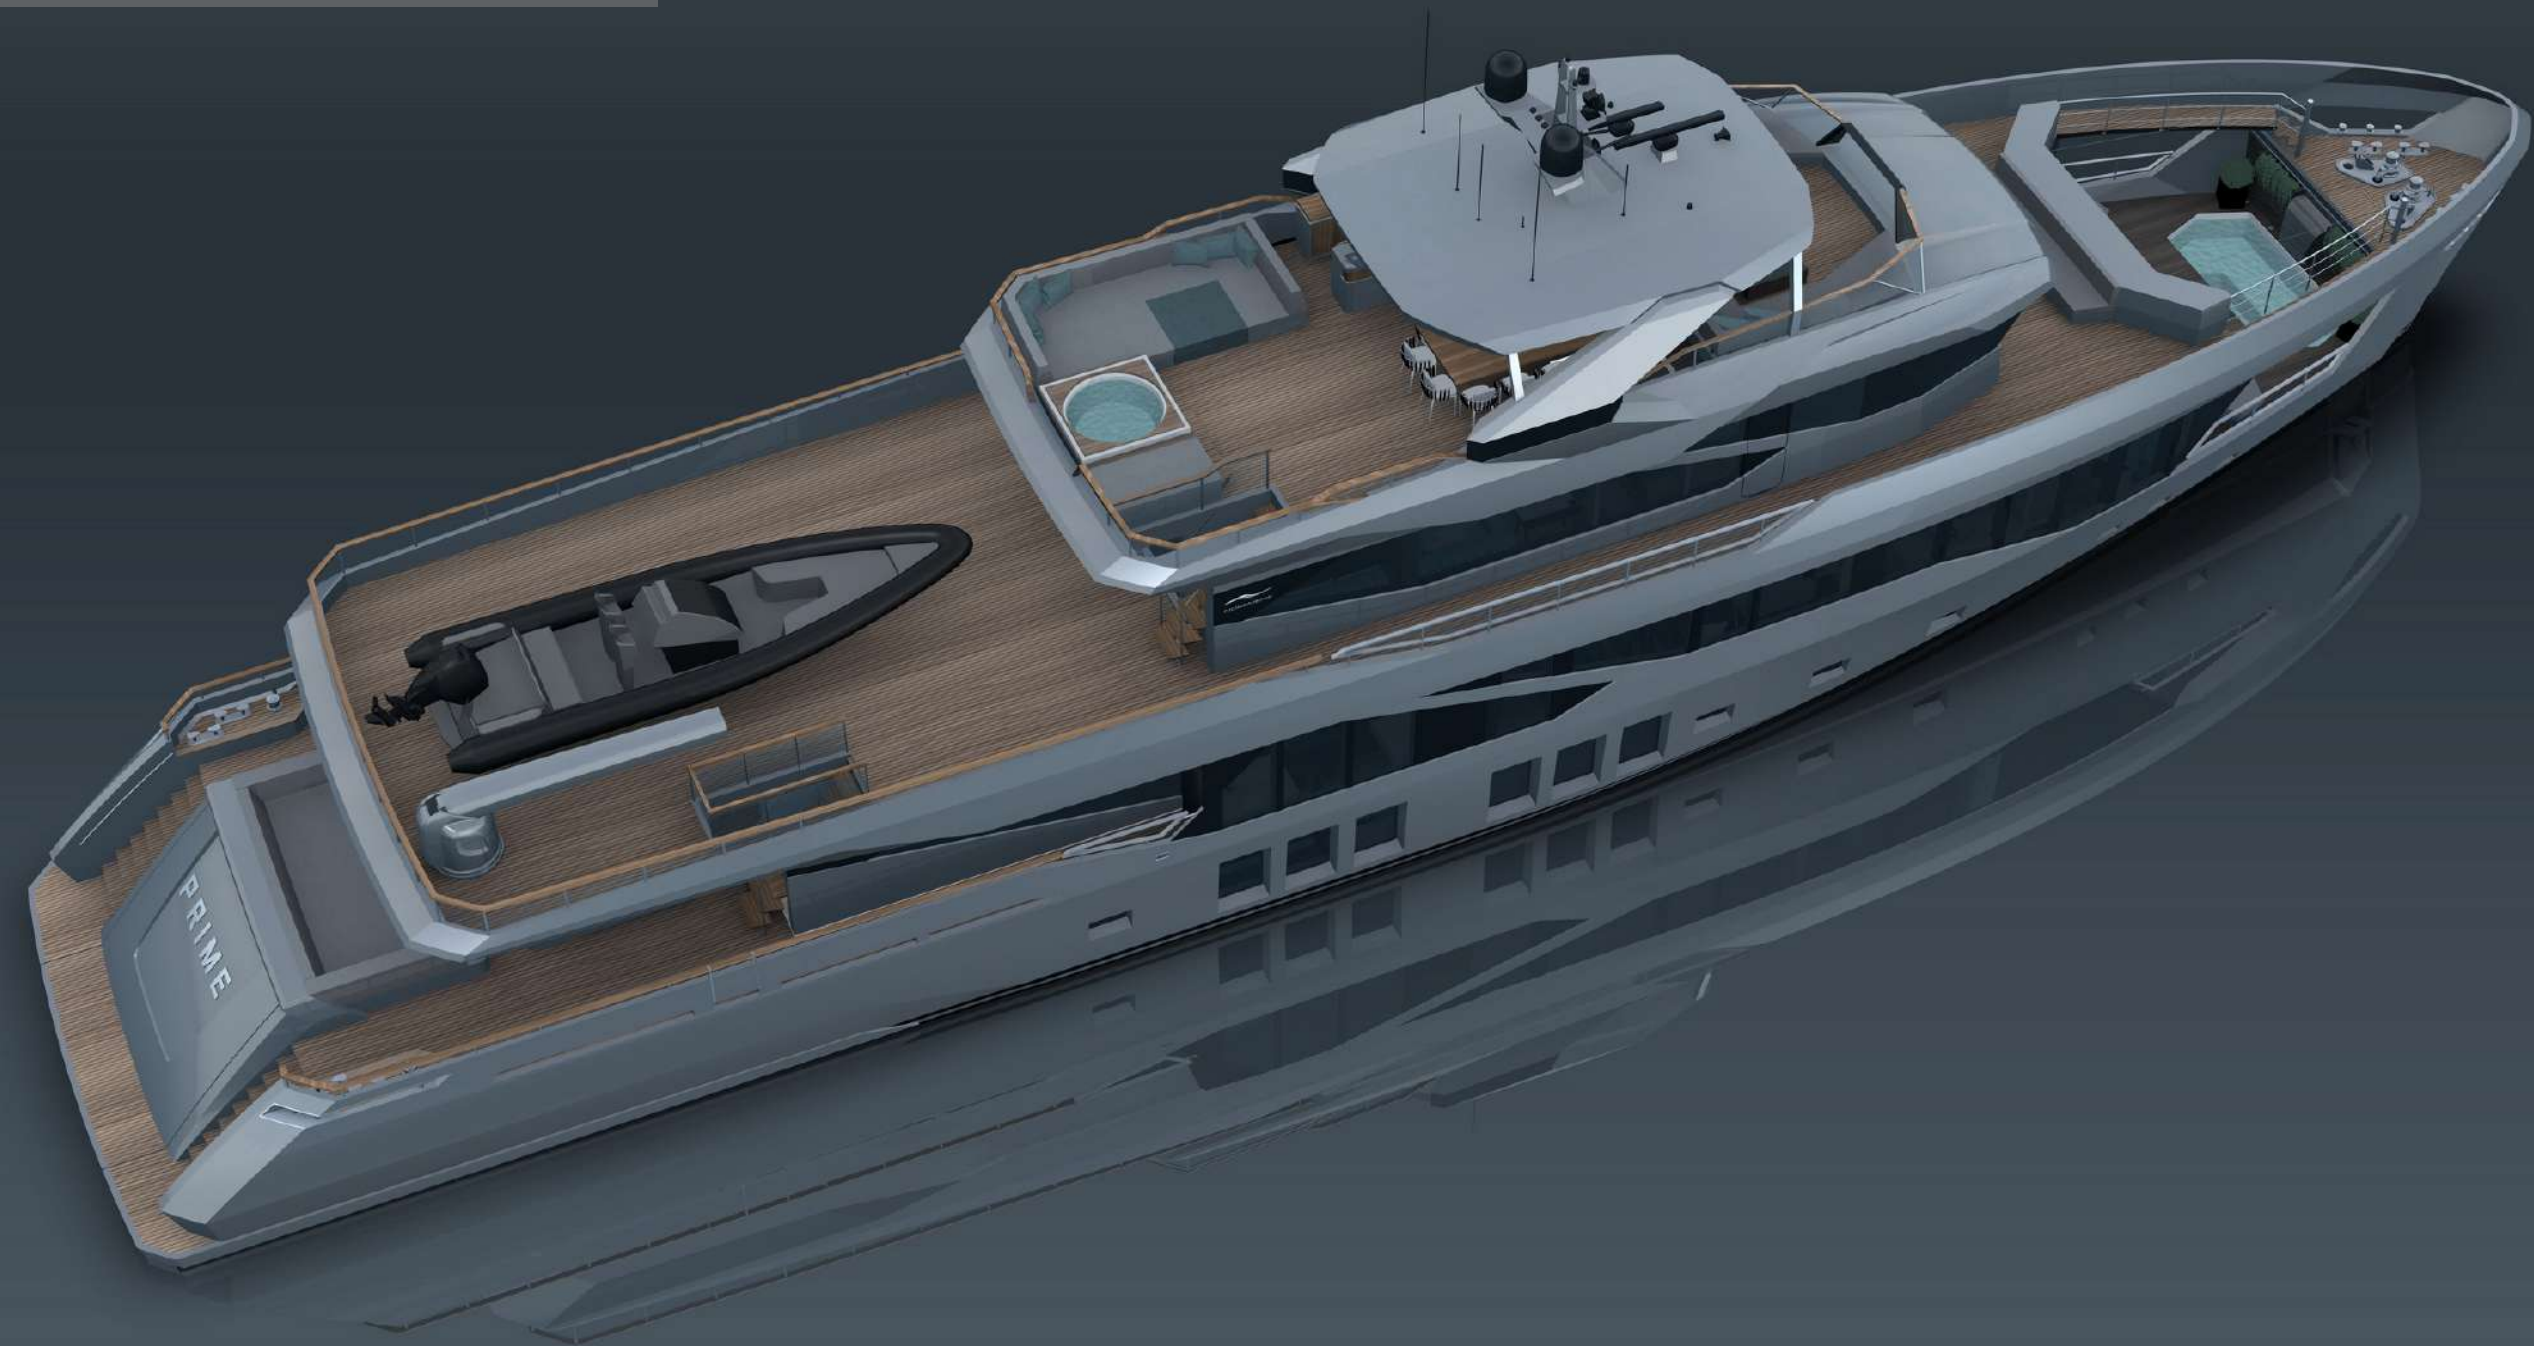

45m XP Expedition Vessel - Numarine

45m XP Expedition Vessel - Numarine

45 XP